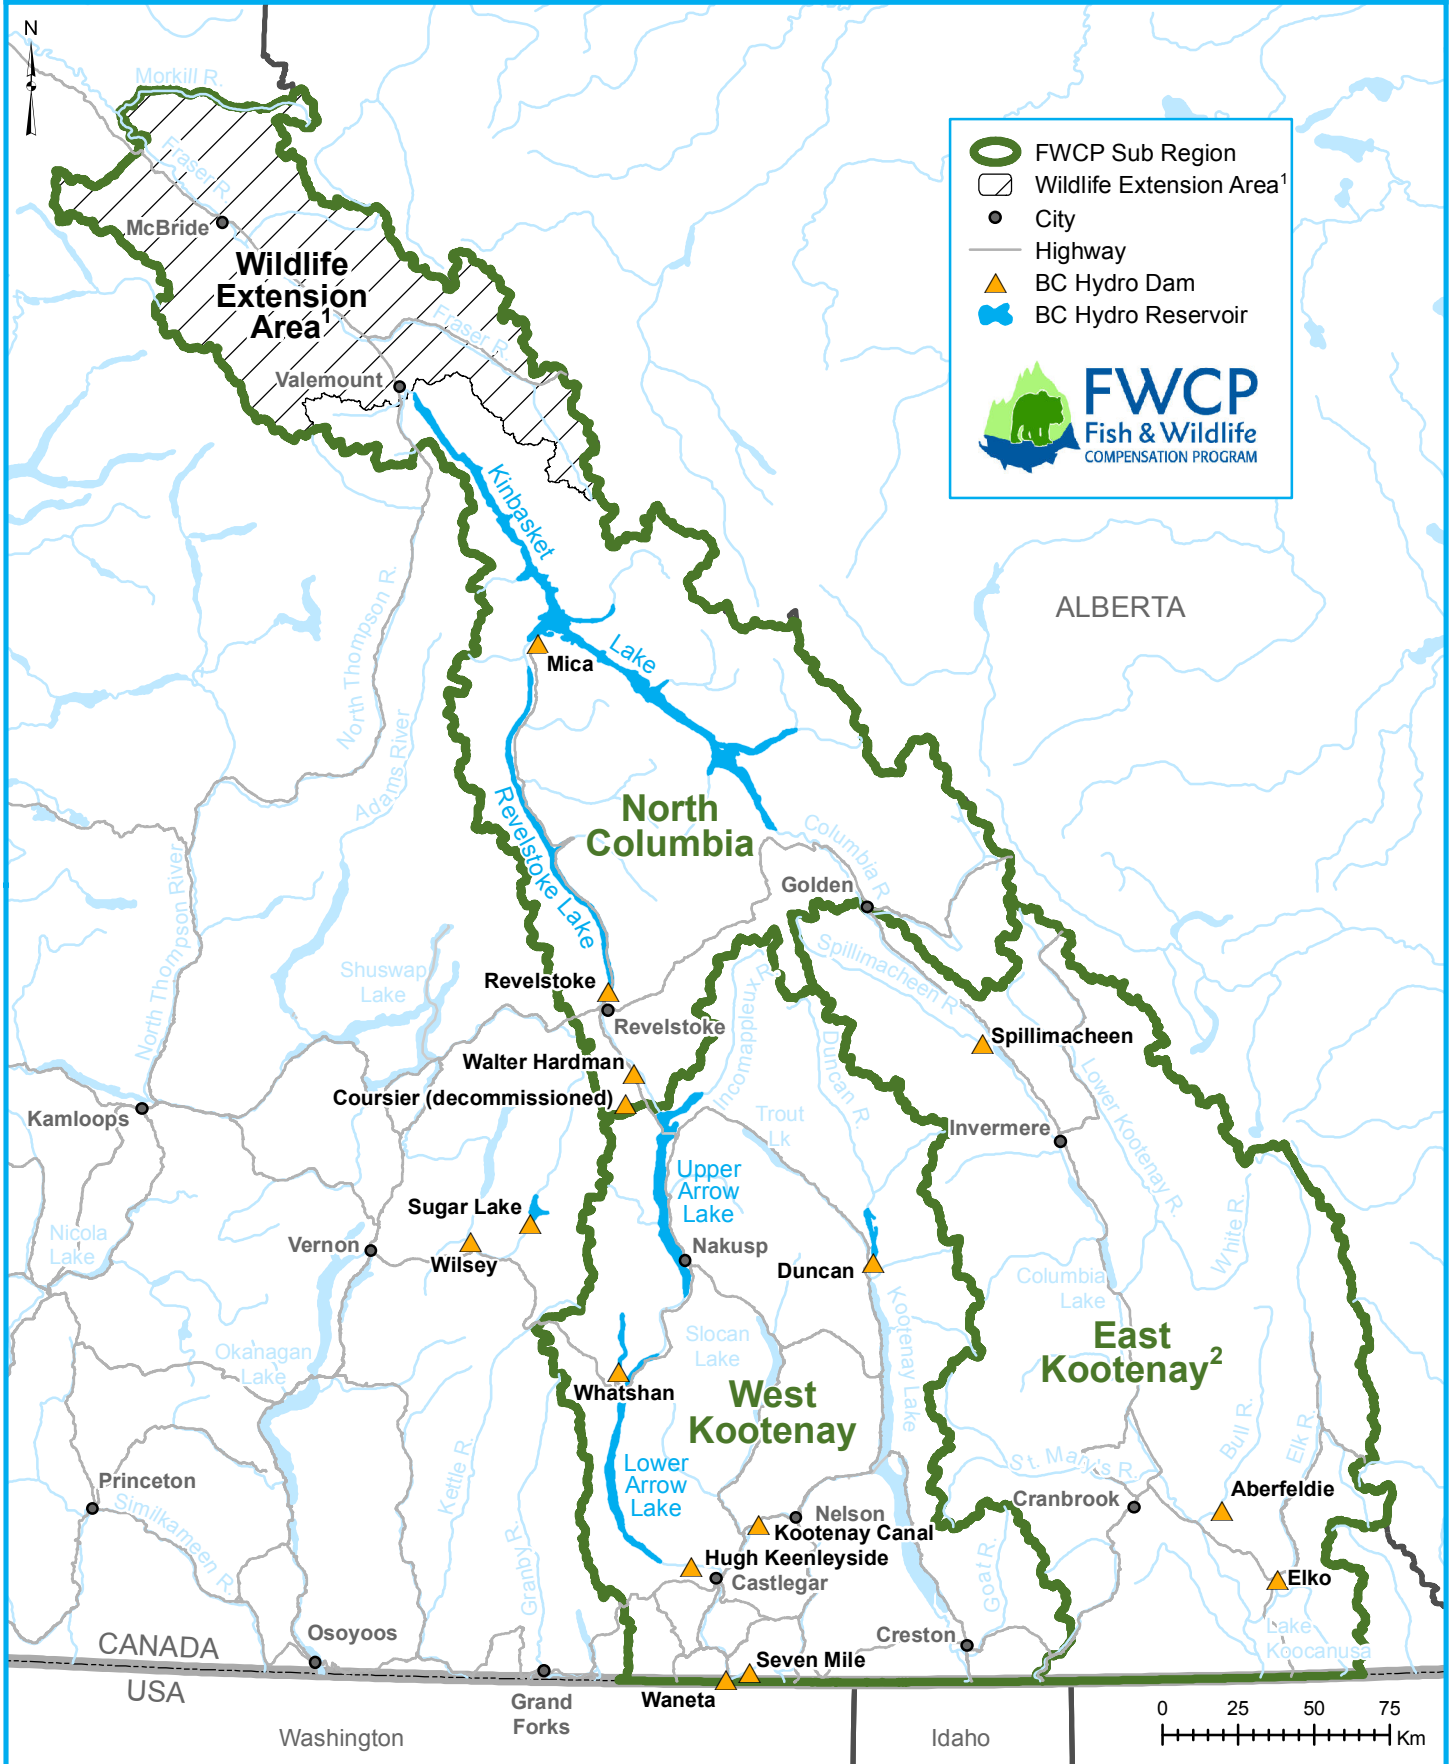

FWCP - COLUMBIA REGION

¹ Wildlife Extension Area: The Upper Fraser area was added to the Program based on limited opportunities for wildlife compensation projects in the Canoe Reach.
² The Upper Kootenay Ecosystem Enhancement Plan (UKEEP) is within the East Kootenay.